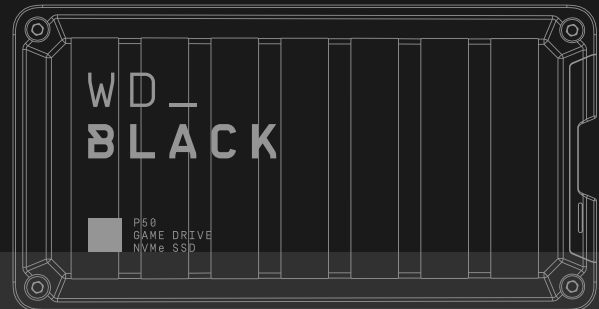

PRODUCT SPECIFICATIONS

CAPACITIES AND MODELS

4TB WDBA3S0040BBK
2TB WDBA3S0020BBK
1TB WDBA3S0010BBK
500GB WDBA3S5000ABK

CONTENTS

- WD_BLACK™ P50 GAME DRIVE SSD
- USB TYPE-C TO TYPE-C CABLE
- USB TYPE-C TO TYPE-A CABLE
- QUICK INSTALL GUIDE

INTERFACE

USB 3.2 GEN2X2

DIMENSIONS

LENGTH: 118MM [4.65IN]
WIDTH: 62MM [2.44IN]
HEIGHT: 14MM [0.55IN]
WEIGHT: 115G [0.25LBS]

OPERATING SPECIFICATIONS

OPERATING TEMPERATURE:
0°C TO 35°C
NON-OPERATING TEMPERATURE:
-20°C TO 70°C

OUR LEGACY LIVES ON

Tried and true, gamers trust WD_BLACK™ with their lives [and saves]. Our mission with WD_BLACK™ is simple: a brand dedicated to save and enhance your games. Offering dependable, optimized speed boosts, a 5-year limited warranty, stability and expansion, you can be certain that your WD_BLACK™ P50 Game Drive SSD will have your back as you quest for video game greatness.

WIN WITHOUT WORRY

WD_BLACK™ is breaking the mold when it comes to premium storage expansion and performance. Purpose-built for gamers, the WD_BLACK™ P50 Game Drive SSD gives your console or PC the trusted, reliable performance boost and capacity it needs, so you'll spend less time worrying about your hardware, and more time winning.

SYSTEM COMPATIBILITY

- WINDOWS® 8.1, 10
- MAC OS 10.11+
- PLAYSTATION™ 5 [FOR PS4™ GAMES ONLY]
- XBOX SERIES X|S™ [FOR XBOX ONE™ GAMES ONLY]
- PLAYSTATION™ 4 PRO OR PS4 WITH SYSTEM SOFTWARE VERSION 4.50 OR HIGHER
- XBOX ONE™

LIMITED WARRANTY

5 YEARS

*As used for storage capacity, one gigabyte (GB) = one billion bytes and one terabyte (TB) = one trillion bytes. Total accessible capacity varies depending on operating environment.

**Based on read speed and internal testing. As used for transfer rate, megabyte per second (MB/s) = one million bytes per second. Performance will vary depending on your hardware and software components and configurations.

Western Digital, WD_BLACK and the WD_BLACK logo are registered trademarks or trademarks of Western Digital Corporation or its affiliates in the U.S. and/or other countries. All other trademarks are the property of their respective owners. Product specifications subject to change without notice. Pictures shown may vary from actual products. Not all products are available in all regions of the world.

© 2021 Western Digital Corporation or its affiliates. All rights reserved.