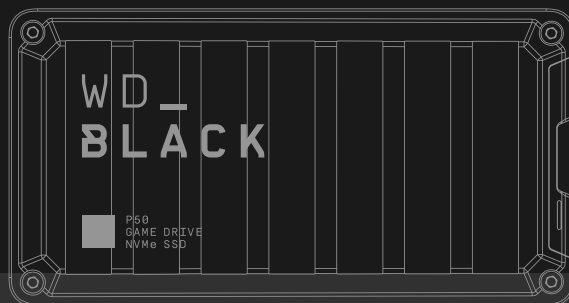

COMMAND PERFORMANCE

When the WD_Black™ P50 Game Drive SSD's operating capabilities are combined with its lightning quick read speeds up to 2000MB/s**, you've got a recipe for sustained performance and stability. Accelerate the startup process, spend less time waiting on sluggish load screens, and spend more time chasing victory.

BATTLE - TESTED

With up to 2TB* of added storage, there's no need to clear room on your hard drive for new games—keep old favorites intact as you build your ideal game library. The WD_Black™ P50 Game Drive SSD has a portable form factor that can withstand battlefields due to its durable and shock-resistant design.

OUR LEGACY LIVES ON

Tried and true, gamers trust WD_Black™ with their lives [and saves]. Our mission with WD_Black™ is simple: a brand dedicated to save and enhance your games. Offering dependable, optimized speed boosts, a 5-year limited warranty, stability and expansion, you can be certain that your WD_Black™ P50 Game Drive SSD will have your back as you quest for video game greatness.

WIN WITHOUT WORRY

WD_Black™ is breaking the mold when it comes to premium storage expansion and performance. Purpose-built for gamers, the WD_Black™ P50 Game Drive SSD gives your console or PC the trusted, reliable performance boost and capacity it needs, so you'll spend less time worrying about your hardware, and more time winning.

PRODUCT SPECIFICATIONS

CAPACITIES AND MODELS

2TB WDBA3S0020BBK
1TB WDBA3S0010BBK
500GB WDBA3S5000ABK

CONTENTS

- WD_BLACK™ P50 GAME DRIVE SSD
- USB TYPE-C TO TYPE-C CABLE
- USB TYPE-C TO TYPE-A CABLE
- QUICK INSTALL GUIDE

INTERFACE

USB 3.2 GEN2X2

DIMENSIONS

LENGTH: 118MM [4.65IN]
WIDTH: 62MM [2.44IN]
HEIGHT: 14MM [0.55IN]
WEIGHT: 115G [0.25LBS]

OPERATING SPECIFICATIONS

OPERATING TEMPERATURE:
0°C TO 35°C
NON-OPERATING TEMPERATURE:
-20°C TO 70°C

SYSTEM COMPATIBILITY

- WINDOWS® 8.1, 10
- MAC OS 10.11+
- PLAYSTATION™ 4 PRO OR PS4 WITH SYSTEM SOFTWARE VERSION 4.50 OR HIGHER
- XBOX ONE™

LIMITED WARRANTY

5 YEARS

*As used for storage capacity, one gigabyte [GB] = one billion bytes and one terabyte [TB] = one trillion bytes. Total accessible capacity varies depending on operating environment.

**Based on read speed and internal testing. As used for transfer rate, megabyte per second [MB/s] = one million bytes per second. Performance will vary depending on your hardware and software components and configurations.

Western Digital, WD_BLACK and the WD_BLACK logo are registered trademarks or trademarks of Western Digital Corporation or its affiliates in the U.S. and/or other countries. All other trademarks are the property of their respective owners. Product specifications subject to change without notice. Pictures shown may vary from actual products. Not all products are available in all regions of the world.
© 2019 Western Digital Corporation or its affiliates. All rights reserved.