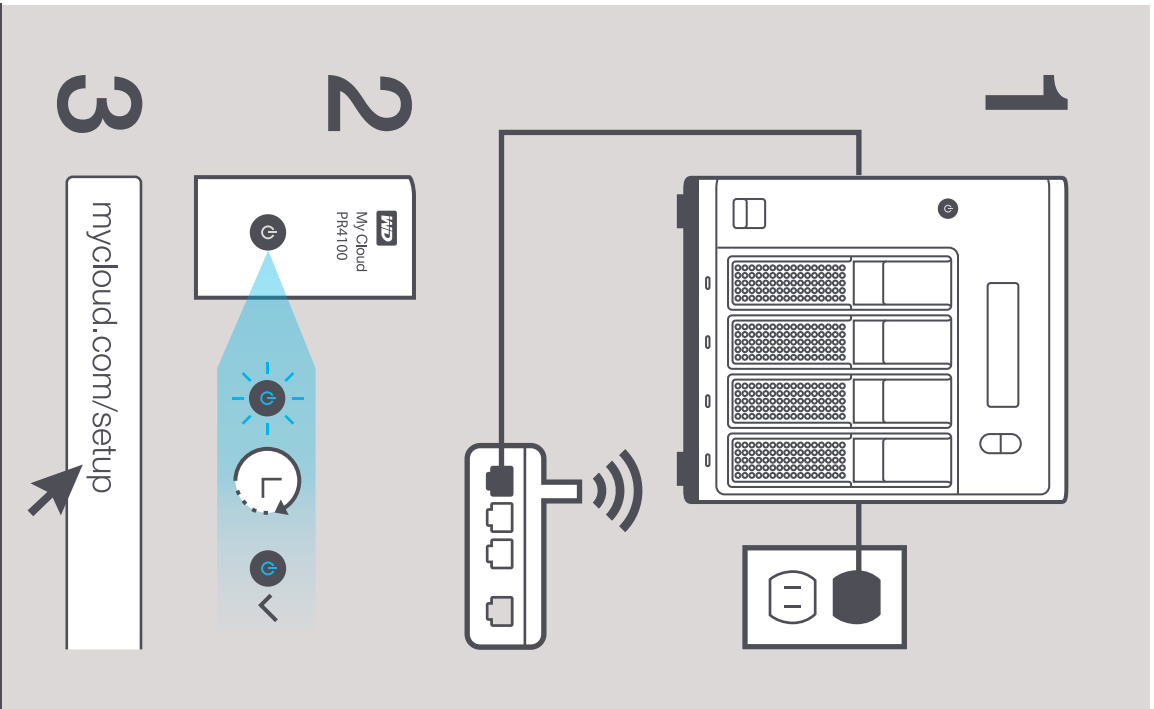

Hello.  
Meet your private cloud.

My Cloud™ PR4100  
Setup Guide

**Need help?**  
**mycloud.com/support**

The WD logo and My Cloud are registered trademarks of Western Digital Technologies, Inc.  
in the U.S. and other countries.  
4079-705160-900 April 2016